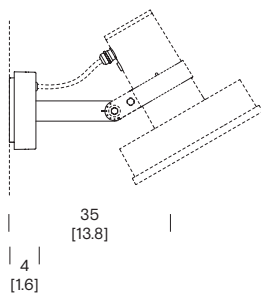

### Materials

- AISI304 stainless steel flange (included in AR1P\*\*) and anodised injected aluminium EN-AC-47100 bracket with powder-coated finish.
- A2 stainless steel hardware.

### Dimensions cm [in]

ARAO4