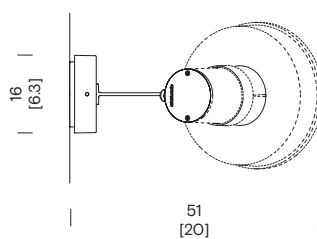

### Materials

- AISI304 stainless steel flange (included in AR1P\*\*) and anodised injected aluminium EN-AC-47100 bracket with powder-coated finish.
- A2 stainless steel hardware.

### Dimensions cm [in]

ARAO4