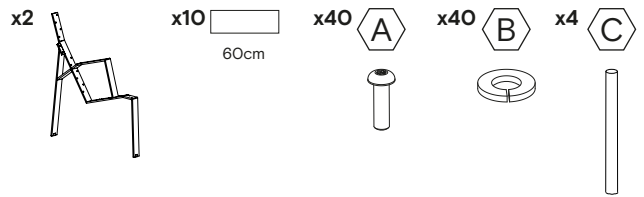

# Harpo

Miguel Milá, Gonzalo Milá, 2017

Lounge chair

0.6m / 1.20m

[ES] SUMINISTRO  
[EN] SUPPLY  
[FR] APPROVISIONNEMENT  
[DE] BESCHAFFUNG

HBT14 (40.5 kg / 89.3 lb)

HBT24 (56.5 kg / 124.6 lb)

urbidermis.com