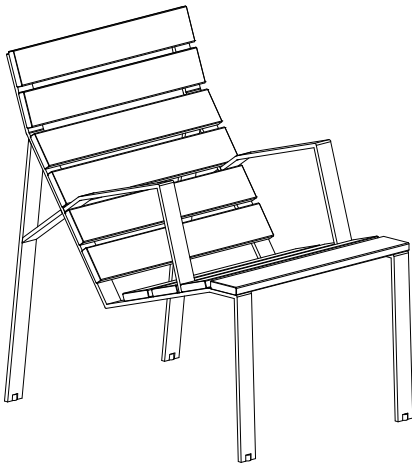

# Harpo

Miguel Milá, Gonzalo Milá, 2017

Lounge chair

0.6m / 1.20m

[ES] SUMINISTRO  
[EN] SUPPLY  
[FR] APPROVISIONNEMENT  
[DE] BESCHAFFUNG

HBT14 (40.5 kg / 89.3 lb)

HBT24 (56.5 kg / 124.6 lb)

urbidermis.com