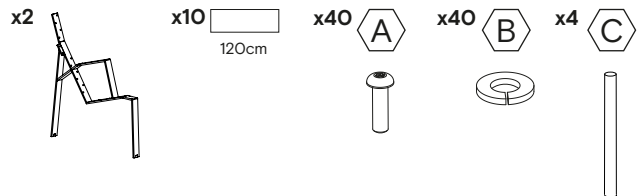

# Harpo

Miguel Milá, Gonzalo Milá, 2017

Lounge chair

0.6m / 1.20m

[ES] SUMINISTRO  
[EN] SUPPLY  
[FR] APPROVISIONNEMENT  
[DE] BESCHAFFUNG

HBT14 (40.5 kg / 89.3 lb)

HBT24 (56.5 kg / 124.6 lb)

urbidermis.com