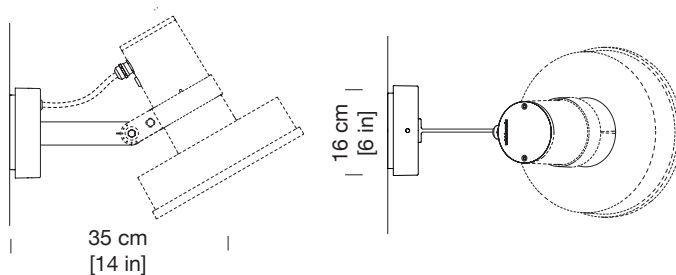

Installation

Fix the accessory to the wall and subsequently the floodlight to the accessory. Adaptable to an integrated or external power installation.
The accessory is delivered disassembled. Instructions and screws included.
See AR1P**.

**Request finishes for marine environments.

Weight kg [lb] (unpacked)

1 [2.20]

ARA04

Headquarters Parc de Belloch
Ctra. C-251, Km 5,6
E-08430 La Roca (Barcelona, Spain)
+34 938 619 100

Warehouse
Carrer del Fou. Polígono Industrial Sud
E-08440 Cardedeu (Barcelona, Spain)
+34 938 619 182