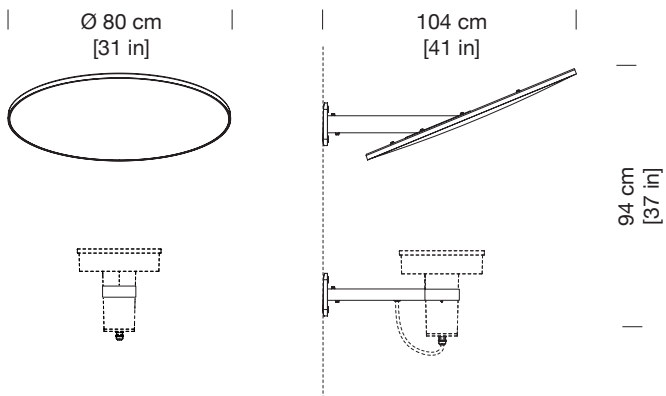

Weight kg [lb] (unpacked)

10 [22.05]

Headquarters Parc de Belloch
Ctra. C-251, Km 5,6
E-08430 La Roca (Barcelona, Spain)
+34 938 619 100

Warehouse
Carrer del Fou. Polígono Industrial Sud
E-08440 Cardedeu (Barcelona, Spain)
+34 938 619 182