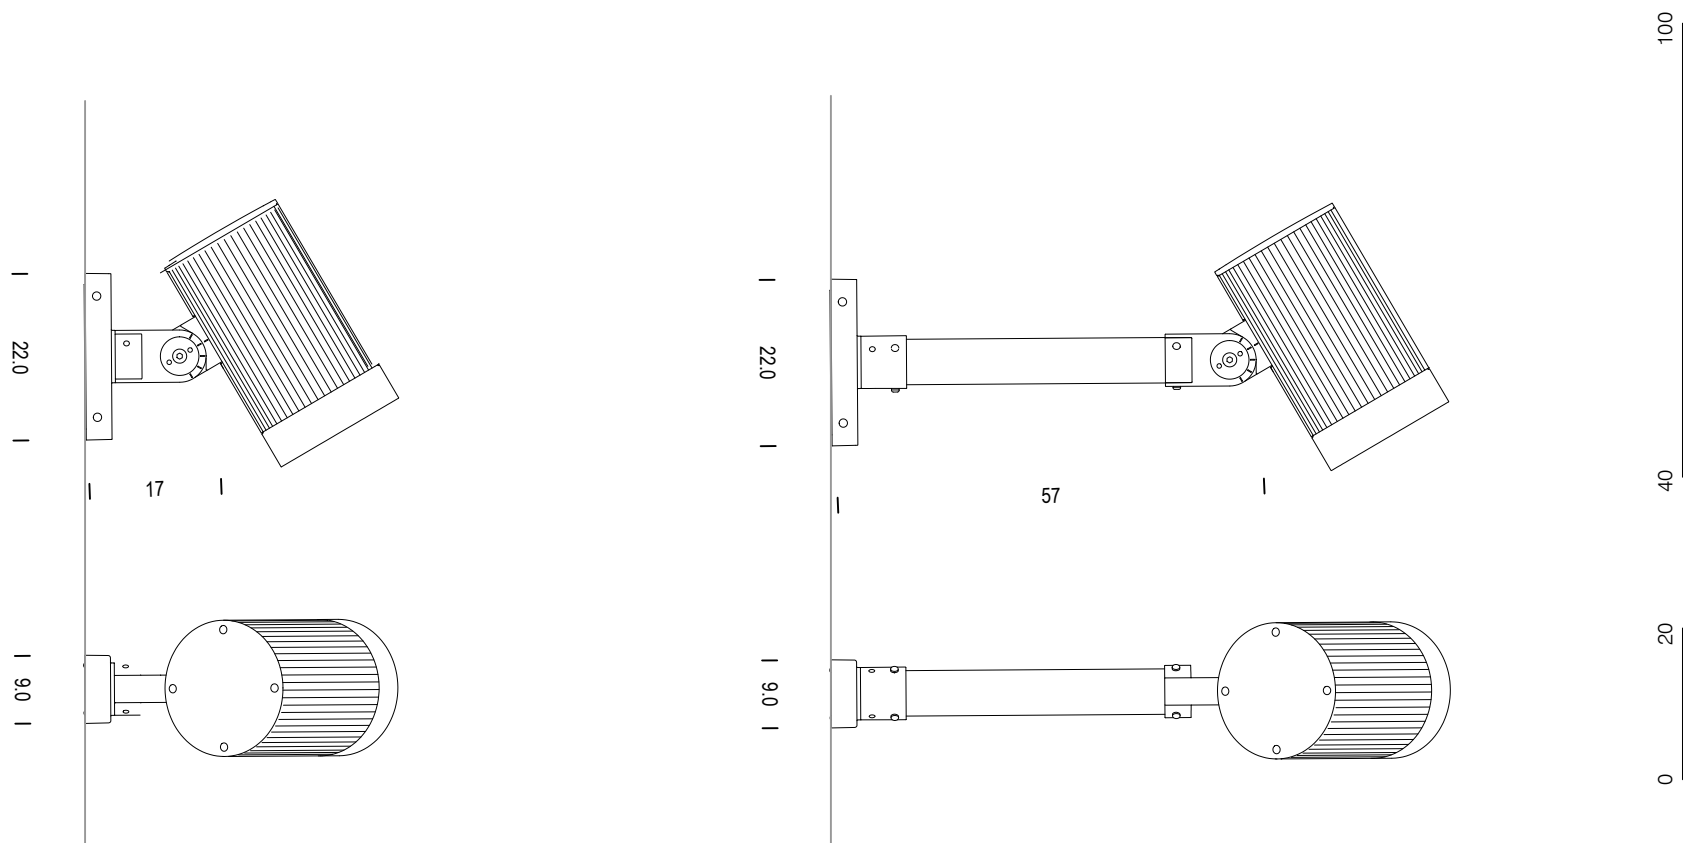

## Luminaria mural / Wall mounted luminaire

1:10 A4  
Cotas en cm / Sizes in cm